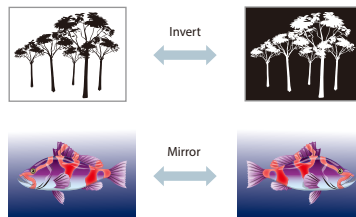

Avision | FB10 Flatbed Scanner

Multi-stream

Scan one image and show 2~3 images in different image modes in one time.

Color Drop Out

Not only R/G/B 3 channel color drop out, but any specific color can be selected

Invert / Mirror

Invert: Reverse the brightness and the colors in the image.

Mirror: Reverse the right and left side of your image.

Binarization – Dynamic Threshold

When the original documents are contaminated or damaged, containing marks, white fonts, etc., the intelligent image enhancement tool helps you create sharp and crisp image.

Color Matching

Use the default parameters (ICC profile) to get the accurate colors of your pictures.

Despeckle

Remove unwanted speckles in the background of a scanned image.

PAPERPORT SE 14

Avision FB10 Product Specifications

Scanning Speed:	9 sec.
(at 300 dpi, A4 size)	18 sec. (Include Backhome)
Scanning Mode:	Flatbed
Scanning Technology:	CIS
Light Source:	LED
Color Depth	48 bits (input) 24 bits (output)
Resolution:	4800 dpi
Max. Document Size:	218.4 x 297 mm (8.6 x 11.7 in.)
Connectivity:	USB 2.0 (cable included)
Interface Support:	TWAIN / WIA
File Compression:	TIFF G4, JPEG
File Format Outputs:	BMP, JPEG, GIF, PDF, MPDF, TIFF, MTIFF
Bundled Software:	PaperPort SE 14, AVScan X
Electrical Requirements:	USB Bus Power 5V/500mA
Power Consumption:	<1.5 W
Environmental Factors:	Operating temperature: 10°C to 35°C (50°F to 95°F) Operating humidity: 10% to 85%
Acoustical Noise:	Standby: <45 dB Operating: <50 dB
Dimensions:	255 x 355 x 46 mm (W x D x H) (11.04 x 13.98 x 1.81 in.)
Weight:	1.4 kg (3.1 lb.)
Recommended	Up to 2,500 pages per day
Daily Volume:	

System Requirements