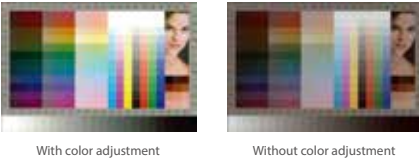

Color Matching

Use the default parameters (ICC profile) to get the accurate colors of your pictures.