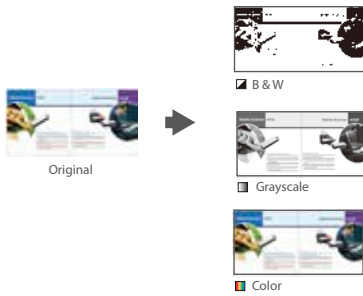

Avision | FB10 Flatbed Scanner

Multi-stream

Scan one image and show 2~3 images in different image modes in one time.